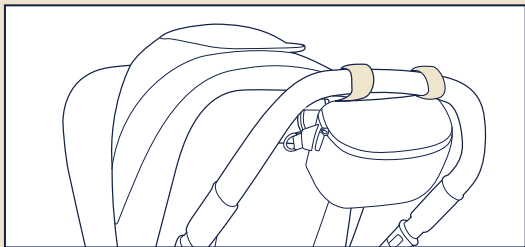

sling bag

Instructions

nuna®

sling bag

Instructions

IM-000295E

When using on a stroller, undo clasp and reattach on opposite side. Store folded strap in back pocket.

Secure loops on sling bag around stroller handle.
Use for lightweight storage.

To prevent a hazardous, unstable condition,
DO NOT place more than 1 lb (0.45 kg)
of items in the sling bag.

Compatible with most Nuna strollers*

*Check nunababy.com for stroller compatibility