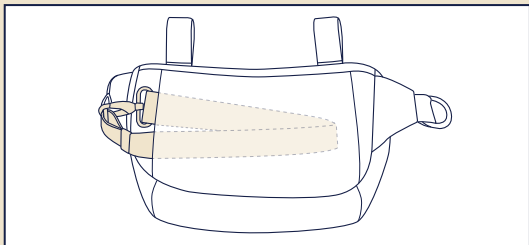

sling bag

Instructions

nuna®

sling bag

Instructions

IM-000295E

When using on a stroller, undo clasp and reattach on opposite side. Store folded strap in back pocket.

Secure loops on sling bag around stroller handle.
Use for lightweight storage.

To prevent a hazardous, unstable condition,
DO NOT place more than 1 lb (0.45 kg)
of items in the sling bag.

Compatible with most Nuna strollers*

*Check nunababy.com for stroller compatibility