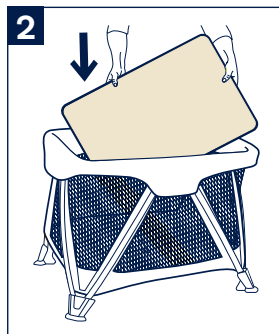

ONLY use with Nuna SENA aire mini.

Prevent possible suffocation or entanglement.

NEVER use the organic cotton sheet unless it fits securely on the play yard mattress. Make sure the corner straps on the mattress are tied to the play yard to keep the mattress and sheet in place.

Product Use

⚠ NEVER use the organic cotton sheet unless it fits securely on the mattress.

- 1 - Wrap the organic cotton sheet around the mattress, making sure it is securely attached to all four corners.
- 2 - Once the organic cotton sheet is attached, place the mattress on the bottom of the play yard.
- 3 - Feed the straps on the corners through the slits in the bottom of play yard, wrap around the tube and fasten snaps. Repeat on other corners.

Push down on all four corners of the mattress to ensure the mattress is secured to the bottom of play yard.

Cleaning and Maintenance

Refer to the care label attached to the soft goods for washing and drying instructions.