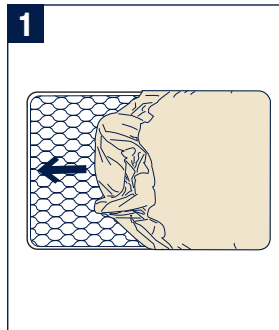

ONLY use with Nuna SENA aire mini.

Prevent possible suffocation or entanglement.

NEVER use the organic cotton sheet unless it fits securely on the play yard mattress. Make sure the corner straps on the mattress are tied to the play yard to keep the mattress and sheet in place.

Product Use

⚠ NEVER use the organic cotton sheet unless it fits securely on the mattress.

- 1 - Wrap the organic cotton sheet around the mattress, making sure it is securely attached to all four corners.
- 2 - Once the organic cotton sheet is attached, place the mattress on the bottom of the play yard.
- 3 - Feed the straps on the corners through the slits in the bottom of play yard, wrap around the tube and fasten snaps. Repeat on other corners.

Push down on all four corners of the mattress to ensure the mattress is secured to the bottom of play yard.

Cleaning and Maintenance

Refer to the care label attached to the soft goods for washing and drying instructions.