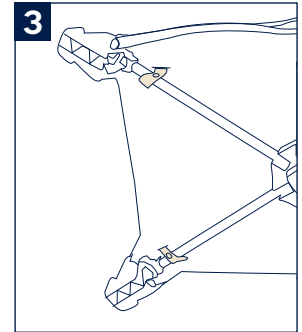

Product Use

⚠ NEVER use the organic cotton sheet unless it fits securely on the mattress.

1. 1 - Wrap the organic cotton sheet around the mattress, making sure it is securely attached to all four corners.
2. 2 - Once the organic cotton sheet is attached, place the mattress on the bottom of the play yard.
3. 3 - Feed the straps on the corners through the slits in the bottom of play yard, wrap around the tube and fasten snaps. Repeat on other corners.

Push down on all four corners of the mattress to ensure the mattress is secured to the bottom of play yard.

Cleaning and Maintenance

Refer to the care label attached to the soft goods for washing and drying instructions.