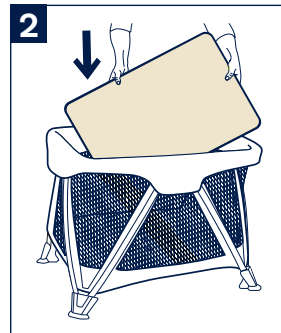

Product Use

⚠ NEVER use the organic cotton sheet unless it fits securely on the mattress.

1. 1 - Wrap the organic cotton sheet around the mattress, making sure it is securely attached to all four corners.
2. 2 - Once the organic cotton sheet is attached, place the mattress on the bottom of the play yard.
3. 3 - Feed the straps on the corners through the slits in the bottom of play yard, wrap around the tube and fasten snaps. Repeat on other corners.

Push down on all four corners of the mattress to ensure the mattress is secured to the bottom of play yard.

Cleaning and Maintenance

Refer to the care label attached to the soft goods for washing and drying instructions.