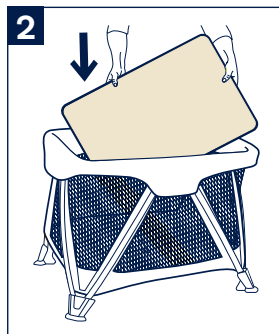

Only use with Nuna SENA aire.

Prevent possible suffocation or entanglement. **NEVER** use the organic cotton sheet unless it fits securely on the play yard mattress. Make sure the corner straps on the mattress are tied to the play yard to keep the mattress and sheet in place.

Product Use

⚠ NEVER use the organic cotton sheet unless it fits securely on the mattress.

- 1 - Wrap the organic cotton sheet around the mattress, making sure it is securely attached to all four corners.
- 2 - Once the organic cotton sheet is attached, place the mattress on the bottom of the play yard.
- 3 - Feed the straps on the corners through the slits in the bottom of play yard, wrap around the tube and fasten snaps. Repeat on other corners.

Push down on all four corners of the mattress to ensure the mattress is secured to the bottom of play yard.

Cleaning and Maintenance

Refer to the care label attached to the soft goods for washing and drying instructions.