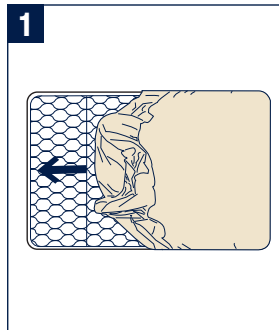

Only use with Nuna SENA aire.

Prevent possible suffocation or entanglement. **NEVER** use the organic cotton sheet unless it fits securely on the play yard mattress. Make sure the corner straps on the mattress are tied to the play yard to keep the mattress and sheet in place.

Product Use

⚠ NEVER use the organic cotton sheet unless it fits securely on the mattress.

- 1 - Wrap the organic cotton sheet around the mattress, making sure it is securely attached to all four corners.
- 2 - Once the organic cotton sheet is attached, place the mattress on the bottom of the play yard.
- 3 - Feed the straps on the corners through the slits in the bottom of play yard, wrap around the tube and fasten snaps. Repeat on other corners.

Push down on all four corners of the mattress to ensure the mattress is secured to the bottom of play yard.

Cleaning and Maintenance

Refer to the care label attached to the soft goods for washing and drying instructions.