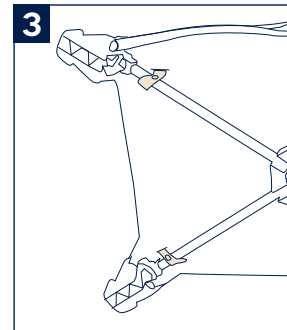

Product Use

⚠ NEVER use the organic cotton sheet unless it fits securely on the mattress.

- 1 - Wrap the organic cotton sheet around the mattress, making sure it is securely attached to all four corners.
- 2 - Once the organic cotton sheet is attached, place the mattress on the bottom of the play yard.
- 3 - Feed the straps on the corners through the slits in the bottom of play yard, wrap around the tube and fasten snaps. Repeat on other corners.

Push down on all four corners of the mattress to ensure the mattress is secured to the bottom of play yard.

Cleaning and Maintenance

Refer to the care label attached to the soft goods for washing and drying instructions.