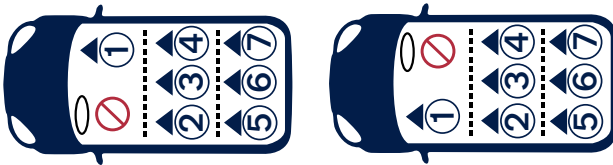

pipa™ urbn

child restraint-to-vehicle fit guide

nuna®

Designed
around your life

Vehicle fitting information

For installation with ISOFIX system

This is an Integral Specific vehicle ISOFIX Enhanced Child Restraint System.

If in doubt, consult either the Enhanced Child Restraint System manufacturer or the retailer.

ALWAYS give priority to the rear seats of your vehicle.

DO NOT fit your child restraint onto a vehicle seat fitted with an airbag, unless it can be, and is deactivated. Death or serious injuries can be caused by an activated AIRBAG system.

It is suitable to fit into seat positions in most cars. The numbers on the diagram below correspond with the vehicle fitting positions listed in the following pages.

Before you purchase the vehicle, check that it is equipped with the appropriate anchorages.