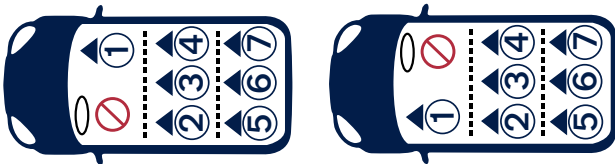

pipa™ next

child restraint-to-vehicle fit guide

AVA®

Designed
around your life

Vehicle fitting information

This is an “i-Size” Enhanced Child Restraint System. It is approved according to UN Regulation No.129, for use in, i-Size compatible vehicle seating positions as indicated by vehicle manufacturers in the vehicle users’ manual.

This is Universal Belted Enhanced Child Restraint System. It is approved according to UN Regulation No.129, for use primarily in “Universal seating positions” as indicated by vehicle manufacturers in the vehicle users’ manual.

It is suitable to fit into seat positions in most cars. The numbers on the diagram below correspond with the vehicle fitting positions listed in the following pages.

Before you purchase the vehicle, check that it is equipped with the appropriate anchorages.