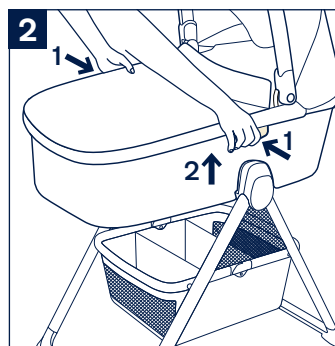

Accessories

⚠ Not all accessories are included on some models.

DEMI grow Bassinet

For bassinet assembly and usage, please refer to the bassinet instruction manual.

The bassinet can be attached both ways on the stand.

1. 1 - To attach the bassinet, align the sides of the bassinet with the stand mounts.

Place the bassinet directly down until it clicks into place.

A “click” sound means the bassinet is attached.

1. 2 - To remove the bassinet, squeeze the bassinet release buttons (1) and lift up (2).

⚠ Remove the bassinet before folding the stand.

DEMI grow Stroller Seat

For stroller seat assembly and usage, please refer to the stroller instruction manual.

The stroller seat can be attached both ways on the stand.

1. 3 - To attach the stroller seat, align the sides of the stroller seat with the stand mounts.

Place the stroller seat directly down until it clicks into place.

A “click” sound means the stroller seat is attached.

1. 4 - To remove the stroller seat, squeeze the stroller seat release buttons (1) and lift the stroller seat up (2).

⚠ Remove the stroller seat before folding the stand.