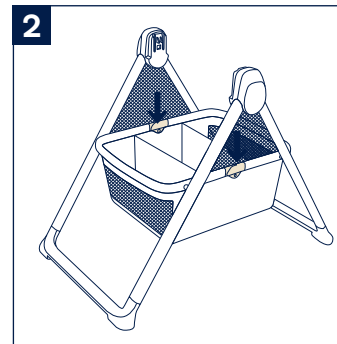

Parts List

No tools are required for assembly.

- 1 Stand Mounts
- 2 Storage Basket
- 3 Storage Basket Frame Joints

Product Set Up

1 - Pull the ends of the storage basket frame away from each other.

2 - The storage basket frame joints should lie flat before attaching an accessory.

⚠ Be certain the stand is fully opened before placing the bassinet or stroller seat on the stand.

Push down on the joints to ensure that the hinge is properly engaged.

Product Use

Only use the Nuna DEMI grow bassinet or DEMI grow stroller seat on this stand.

Basket

3 - The storage basket has 3 compartments for use.

⚠ Do not place more than 10 lb (4.5 kg) in the storage basket.

Fold

4 - To fold the stand, lift the storage basket frame joints up.

Accessories

⚠ Not all accessories are included on some models.