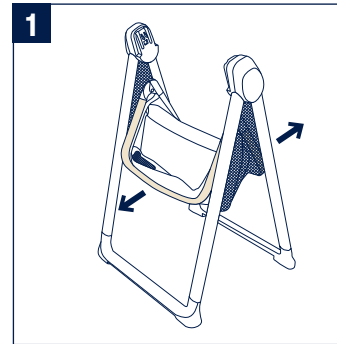

Parts List

No tools are required for assembly.

- 1 Stand Mounts
- 2 Storage Basket
- 3 Storage Basket Frame Joints

Product Set Up

1 - Pull the ends of the storage basket frame away from each other.

2 - The storage basket frame joints should lie flat before attaching an accessory.

⚠ Be certain the stand is fully opened before placing the bassinet or stroller seat on the stand.

Push down on the joints to ensure that the hinge is properly engaged.

Product Use

Only use the Nuna DEMI grow bassinet or DEMI grow stroller seat on this stand.

Basket

3 - The storage basket has 3 compartments for use.

⚠ Do not place more than 10 lb (4.5 kg) in the storage basket.

Fold

4 - To fold the stand, lift the storage basket frame joints up.

Accessories

⚠ Not all accessories are included on some models.