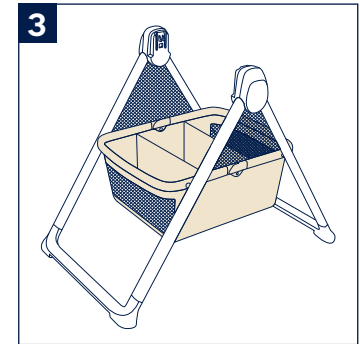

Parts List

No tools are required for assembly.

- 1 Stand Mounts
- 2 Storage Basket
- 3 Storage Basket Frame Joints

Product Set Up

1 - Pull the ends of the storage basket frame away from each other.

2 - The storage basket frame joints should lie flat before attaching an accessory.

⚠ Be certain the stand is fully opened before placing the bassinet or stroller seat on the stand.

Push down on the joints to ensure that the hinge is properly engaged.

Product Use

Only use the Nuna DEMI grow bassinet or DEMI grow stroller seat on this stand.

Basket

3 - The storage basket has 3 compartments for use.

⚠ Do not place more than 10 lb (4.5 kg) in the storage basket.

Fold

4 - To fold the stand, lift the storage basket frame joints up.

Accessories

⚠ Not all accessories are included on some models.