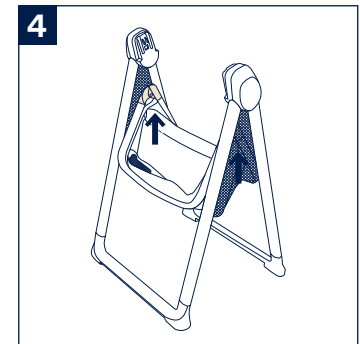

Product Set Up

1 - Pull the ends of the storage basket frame away from each other.

2 - The storage basket frame joints should lie flat before attaching an accessory.

⚠ Be certain the stand is fully opened before placing the bassinet or stroller seat on the stand.

Push down on the joints to ensure that the hinge is properly engaged.

Product Use

Only use the Nuna DEMI grow bassinet or DEMI grow stroller seat on this stand.

Basket

3 - The storage basket has 3 compartments for use.

⚠ Do not place more than 10 lb (4.5 kg) in the storage basket.

Fold

4 - To fold the stand, lift the storage basket frame joints up.