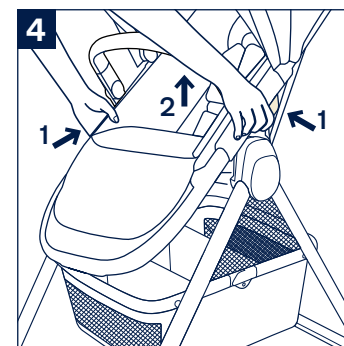

Accessories

⚠ Not all accessories are included on some models.

DEMI grow Bassinet

For bassinet assembly and usage, please refer to the bassinet instruction manual.

The bassinet can be attached both ways on the stand.

1. 1 - To attach the bassinet, align the sides of the bassinet with the stand mounts.

Place the bassinet directly down until it clicks into place.

A “click” sound means the bassinet is attached.

1. 2 - To remove the bassinet, squeeze the bassinet release buttons (1) and lift up (2).

⚠ Remove the bassinet before folding the stand.

DEMI grow Stroller Seat

For stroller seat assembly and usage, please refer to the stroller instruction manual.

The stroller seat can be attached both ways on the stand.

1. 3 - To attach the stroller seat, align the sides of the stroller seat with the stand mounts.

Place the stroller seat directly down until it clicks into place.

A “click” sound means the stroller seat is attached.

1. 4 - To remove the stroller seat, squeeze the stroller seat release buttons (1) and lift the stroller seat up (2).

⚠ Remove the stroller seat before folding the stand.