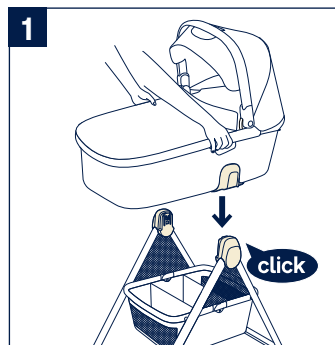

Accessories

⚠ Not all accessories are included on some models.

DEMI grow Bassinet

For bassinet assembly and usage, please refer to the bassinet instruction manual.

The bassinet can be attached both ways on the stand.

1. 1 - To attach the bassinet, align the sides of the bassinet with the stand mounts.

Place the bassinet directly down until it clicks into place.

A “click” sound means the bassinet is attached.

1. 2 - To remove the bassinet, squeeze the bassinet release buttons (1) and lift up (2).

⚠ Remove the bassinet before folding the stand.

DEMI grow Stroller Seat

For stroller seat assembly and usage, please refer to the stroller instruction manual.

The stroller seat can be attached both ways on the stand.

1. 3 - To attach the stroller seat, align the sides of the stroller seat with the stand mounts.

Place the stroller seat directly down until it clicks into place.

A “click” sound means the stroller seat is attached.

1. 4 - To remove the stroller seat, squeeze the stroller seat release buttons (1) and lift the stroller seat up (2).

⚠ Remove the stroller seat before folding the stand.