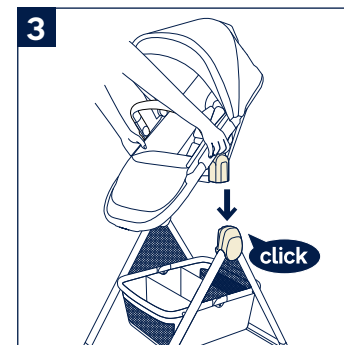

Accessories

⚠ Not all accessories are included on some models.

DEMI grow Bassinet

For bassinet assembly and usage, please refer to the bassinet instruction manual.

The bassinet can be attached both ways on the stand.

1. 1 - To attach the bassinet, align the sides of the bassinet with the stand mounts.

Place the bassinet directly down until it clicks into place.

A “click” sound means the bassinet is attached.

1. 2 - To remove the bassinet, squeeze the bassinet release buttons (1) and lift up (2).

⚠ Remove the bassinet before folding the stand.

DEMI grow Stroller Seat

For stroller seat assembly and usage, please refer to the stroller instruction manual.

The stroller seat can be attached both ways on the stand.

1. 3 - To attach the stroller seat, align the sides of the stroller seat with the stand mounts.

Place the stroller seat directly down until it clicks into place.

A “click” sound means the stroller seat is attached.

1. 4 - To remove the stroller seat, squeeze the stroller seat release buttons (1) and lift the stroller seat up (2).

⚠ Remove the stroller seat before folding the stand.