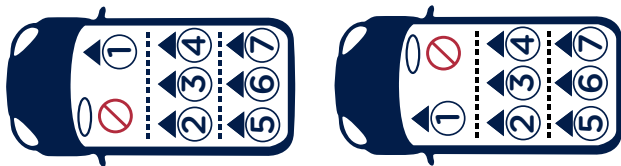

cari™ next

child restraint-to-vehicle fit guide

nuna®

Designed
around your life

vehicle fitting information

They are Integral Specific vehicle ISOFIX Enhanced Child Restraint System.

If in doubt, consult either the Enhanced Child Restraint System manufacturer or the retailer.

The numbers on the diagram below correspond with the vehicle fitting positions listed in the following pages.

Before you purchase the vehicle, check that it is equipped with the appropriate anchorages.