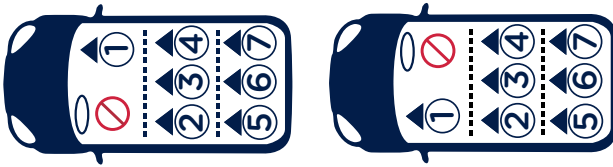

Designed
around your life

Vehicle fitting information

This is an “i-Size” Enhanced Child Restraint System. It is approved according to UN Regulation No.129, for use in, i-Size compatible vehicle seating positions as indicated by vehicle manufacturers in the vehicle users’ manual.

It is suitable to fit into seat positions in most cars. The numbers on the diagram below correspond with the vehicle fitting positions listed in the following pages.

Before you purchase the vehicle, check that it is equipped with the appropriate anchorages.